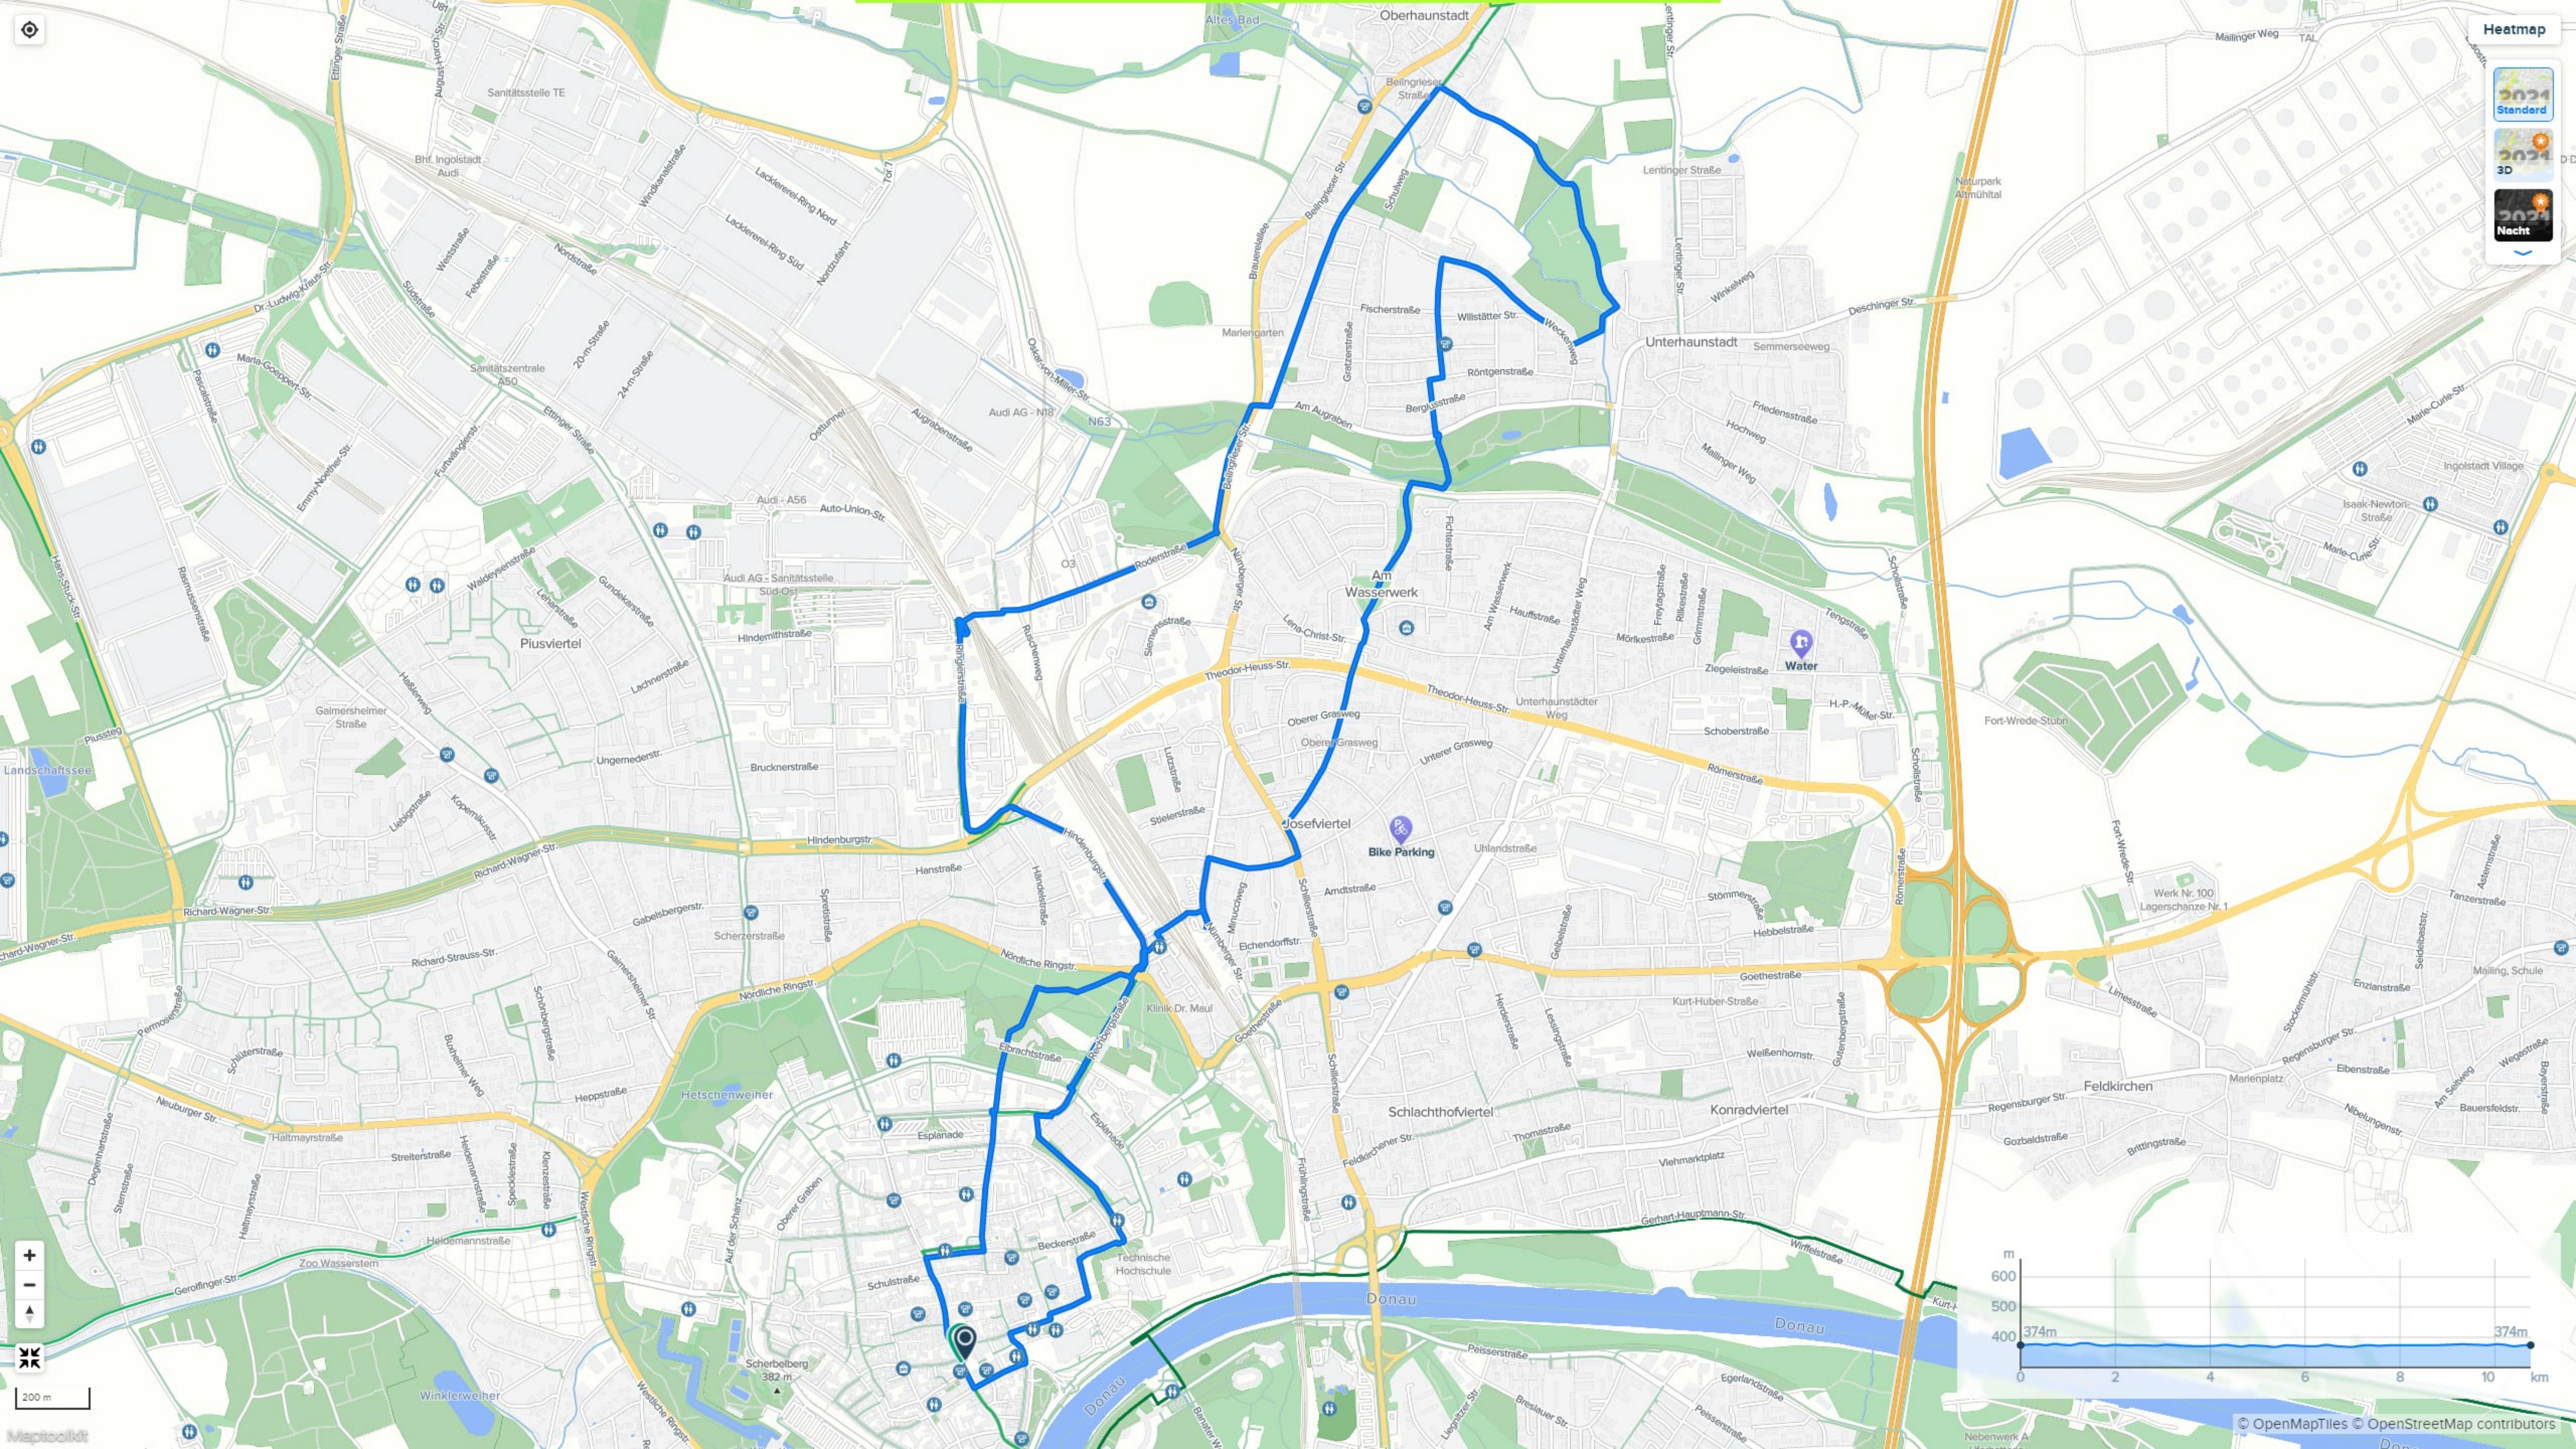

Heatmap

2024 Standard

2024 3D

2024 Nacht

Map navigation controls including a compass, zoom in (+) and zoom out (-) buttons, a pan arrow, and a 200m scale bar.